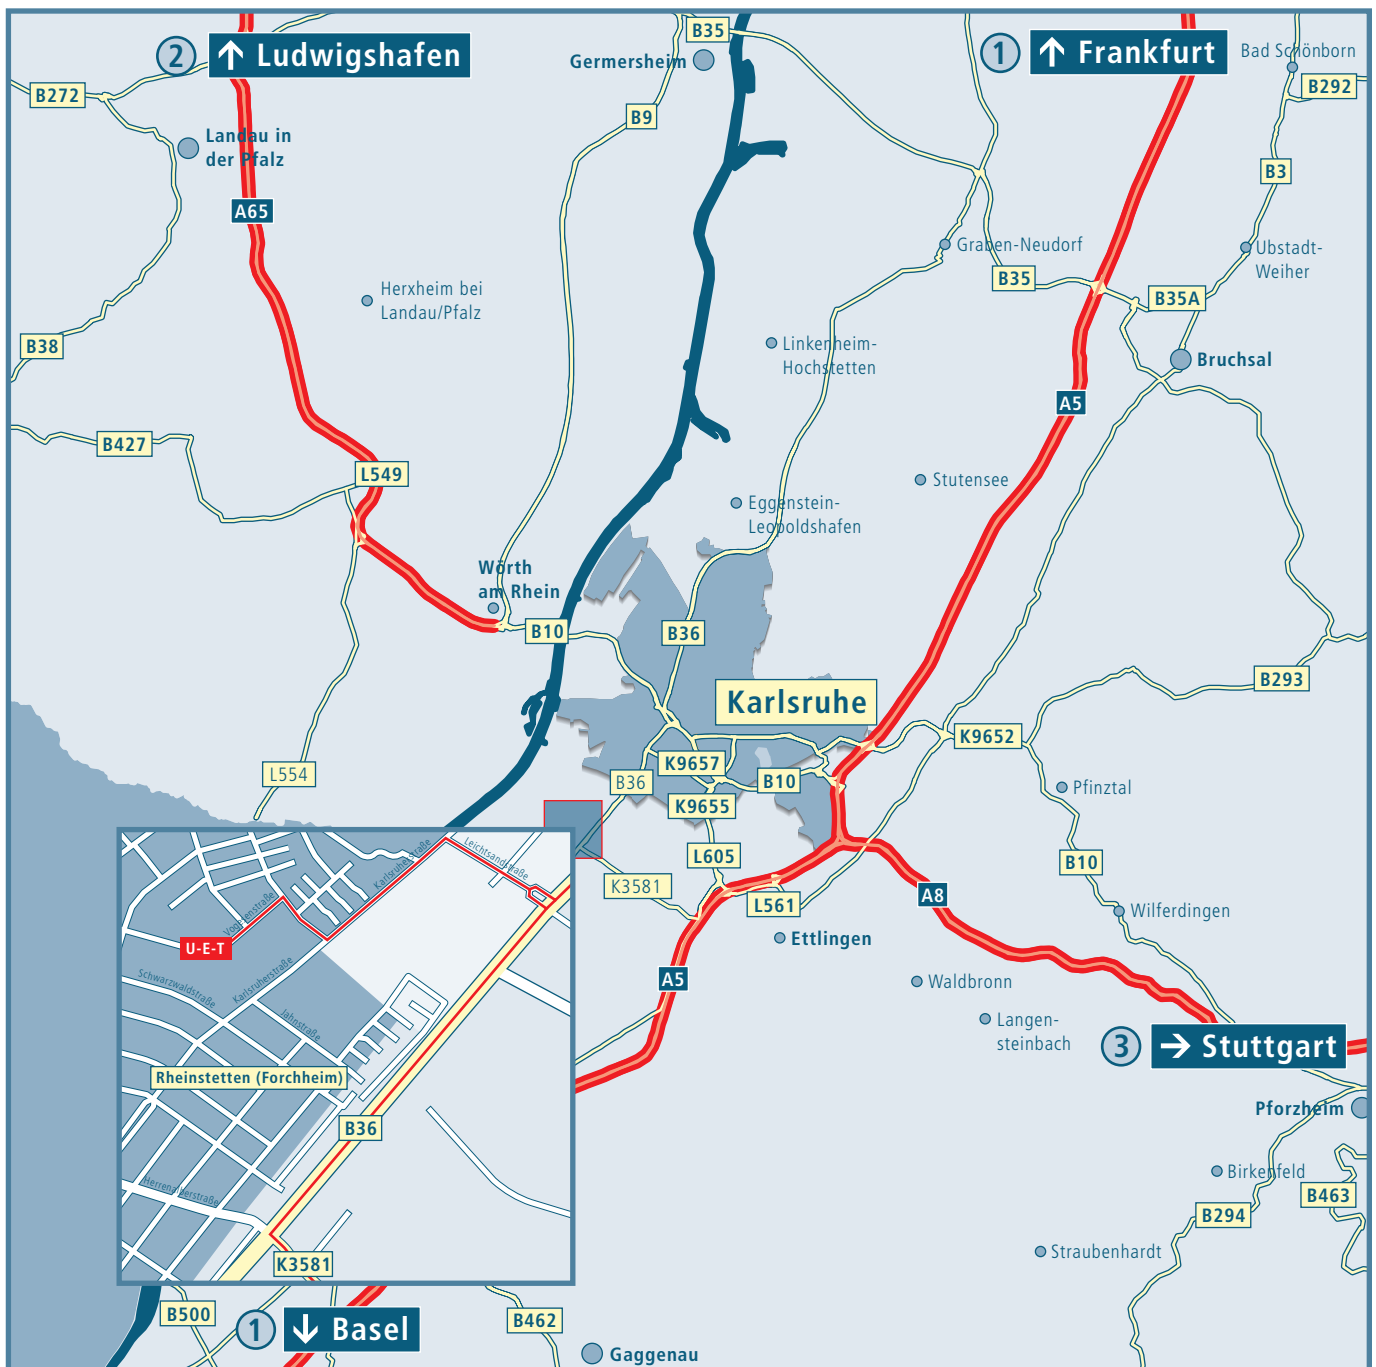

U-E-T BERND SIEBLER, GERMANY DRIVING-MAP

U-E-T Vogesenstrasse 27, 76287 Rheinstetten (Forchheim), Germany
E-Mail: sales@u-e-t.de Web: www.u-e-t.de
Tel.: +49 (0)721 7509-200 Fax: +49 (0)721 7509-202

U-E-T Unique Economical Technology